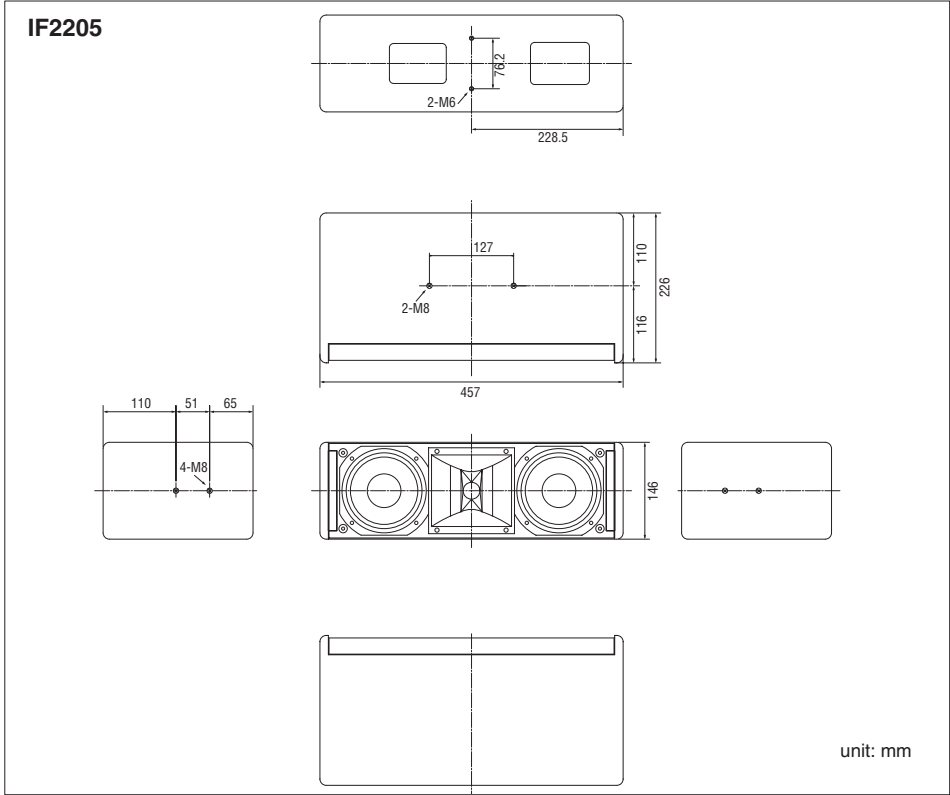

Dimensions