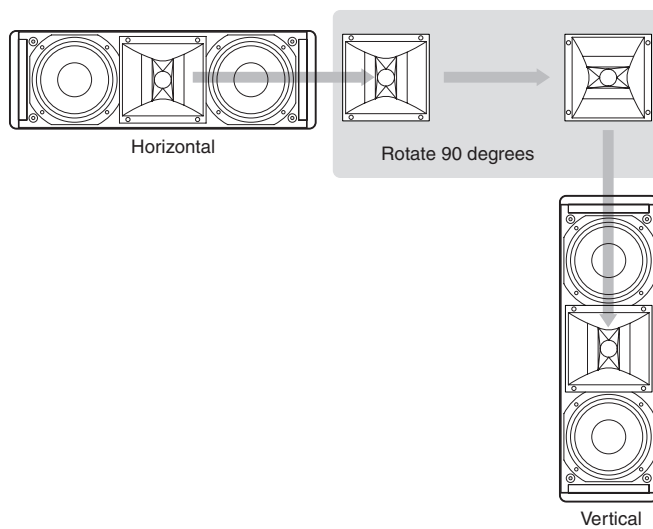

Rotatable horn

1. Remove all fixing screws on the grille, and remove the grille from the speaker.
2. Remove all screws installed on the horn, pull out the horn from the speaker, rotate the horn 90 degrees, and re-install the horn to the speaker.

CAUTION

Be careful when rotating the horn so that you do not accidentally cut the connection wires connected to the horn driver.