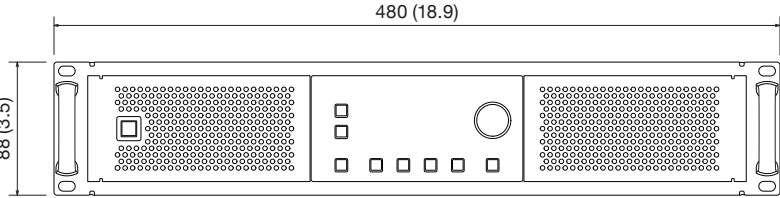

PC412-D/PC406-D

Dimensions

Unit: mm (inch)

PC412-DI/PC406-DI

Dimensions

Unit: mm (inch)