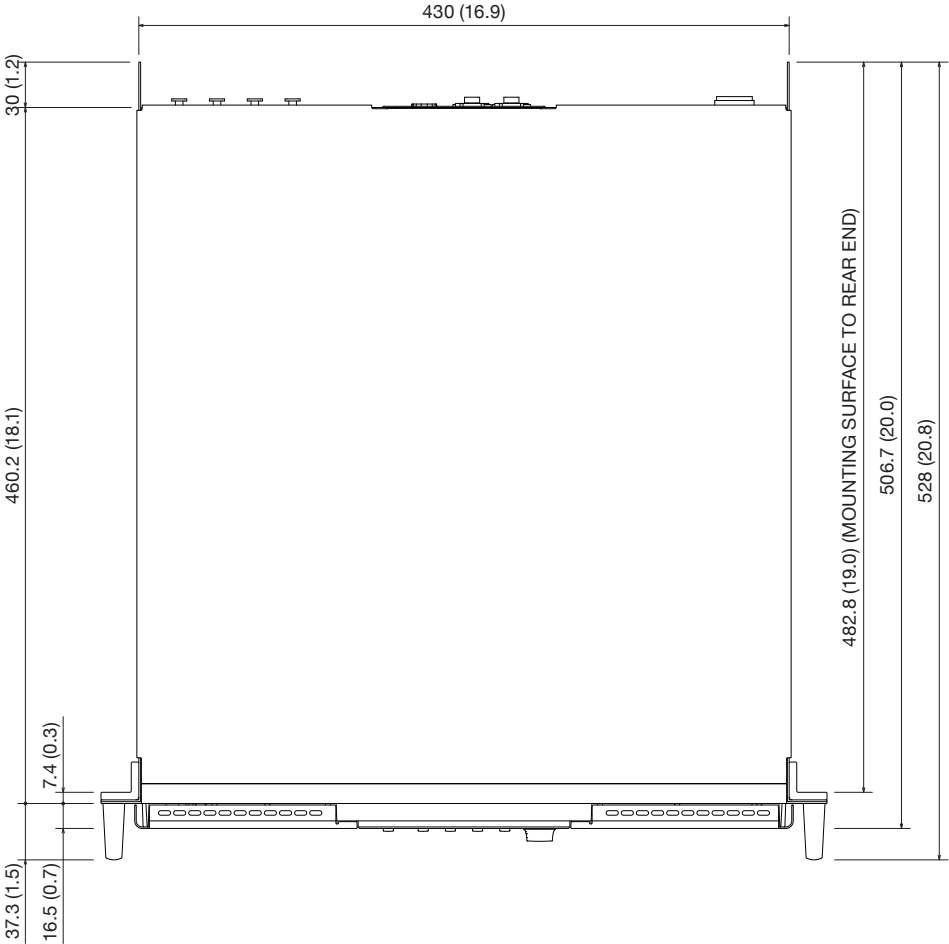

PC412-D/PC406-D

Dimensions

Unit: mm (inch)

PC412-DI/PC406-DI

Dimensions

Unit: mm (inch)