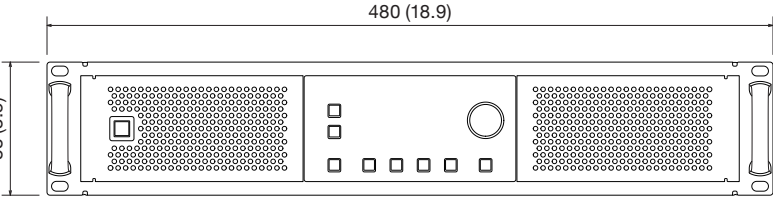

PC412-D/PC406-D

Dimensions

Unit: mm (inch)

PC412-DI/PC406-DI

Dimensions

Unit: mm (inch)