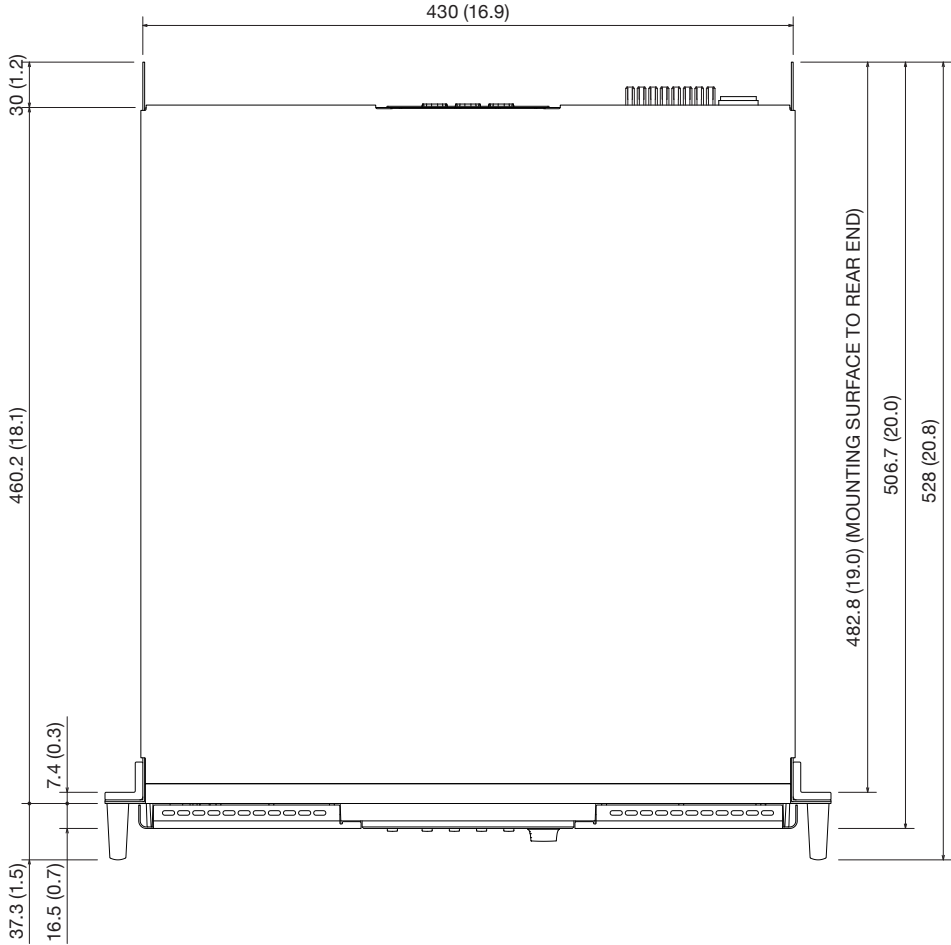

PC412-D/PC406-D

Dimensions

Unit: mm (inch)

PC412-DI/PC406-DI

Dimensions

Unit: mm (inch)