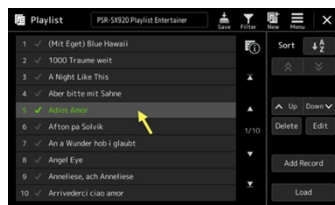

Explorez les deux pages de morceaux et sélectionnez celui qui vous plaît. Validez votre choix en appuyant sur 'X'. Pour commencer à jouer, il suffit d'appuyer deux fois sur le nom du morceau.