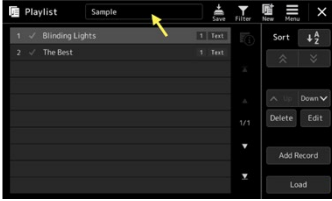

> DÉCOUVREZ LE PSR-SX920 & PSR-SX720

VOICI COMMENT TROUVER TA PLAYLIST BONUS :

Appuyez sur le bouton 'PLAYLIST'. Sélectionne 'User', puis 'Expansion'. En haut de l'écran, vous verrez deux dossiers : 'PSR-SX920_Bonus_Playlist' et 'PSR-SX720_Bonus_Playlist'. Choisissez celui qui correspond à votre clavier.